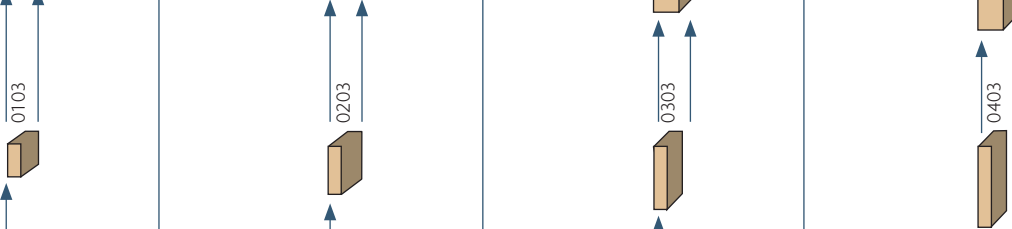

SK3 Removable Grates

SK3 Sloping Channels

SK3 Constant Depth Channels

SK3 Half-meter Channels

6" or 8" Pipe (by others) for Bottom Knockout

Inlet/Outlet/End Cap

SK3 Installation Device

SK3 Type 900 Catch Basin