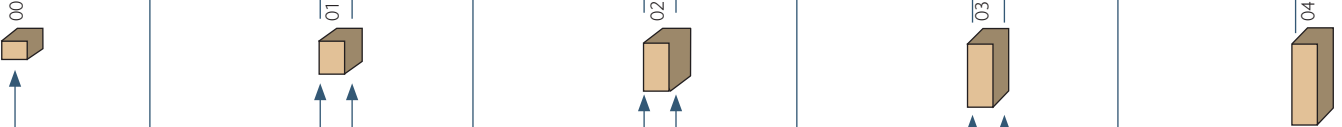

SK3 Removable Grates

SK3 Sloping Channels

SK3 Constant Depth Channels

SK3 Half-meter Channels

6" or 8" Pipe (by others) for Bottom Knockout

Inlet/Outlet/End Cap

SK3 Installation Device

SK3 Type 900 Catch Basin